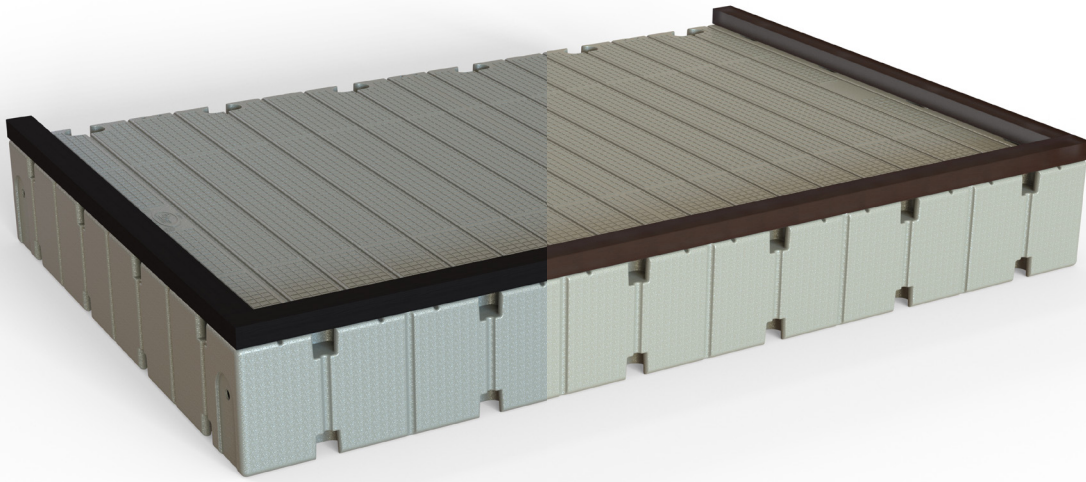

# SAFETY FOR YOUR DOCK *Life*

EZ Dock Security Curbing's fade resistant recycled polyethylene construction provides a safe border around dock edges for wheelchairs. The curbing is clean, non-toxic, will not rust, rot and needs no maintenance, other than cleaning. The dark brown and black curbing provides a visible color contrast vs the lighter beige and grey dock sections. Curbing comes in 118" long sections with 2 1/2" x 3 1/2" cross sections. This stop is designed to be securely fastened to the molded in T-nuts that are located on the perimeter of the dock. Installers will need to cut, fit and drill holes in the proper locations to attach the curbing.

35116 - *Brown*  
35116-BK - *Black*  
118" x 3-1/2" x 2-1/2"  
3m x .08m x .06m

Compatible for use with all EZ Dock dock sections.

Fasteners sold separately,  
part# 80530SS

Compatible for use with all EZ Dock dock sections. Fasteners for attachment to T-nut inserts sold separately.